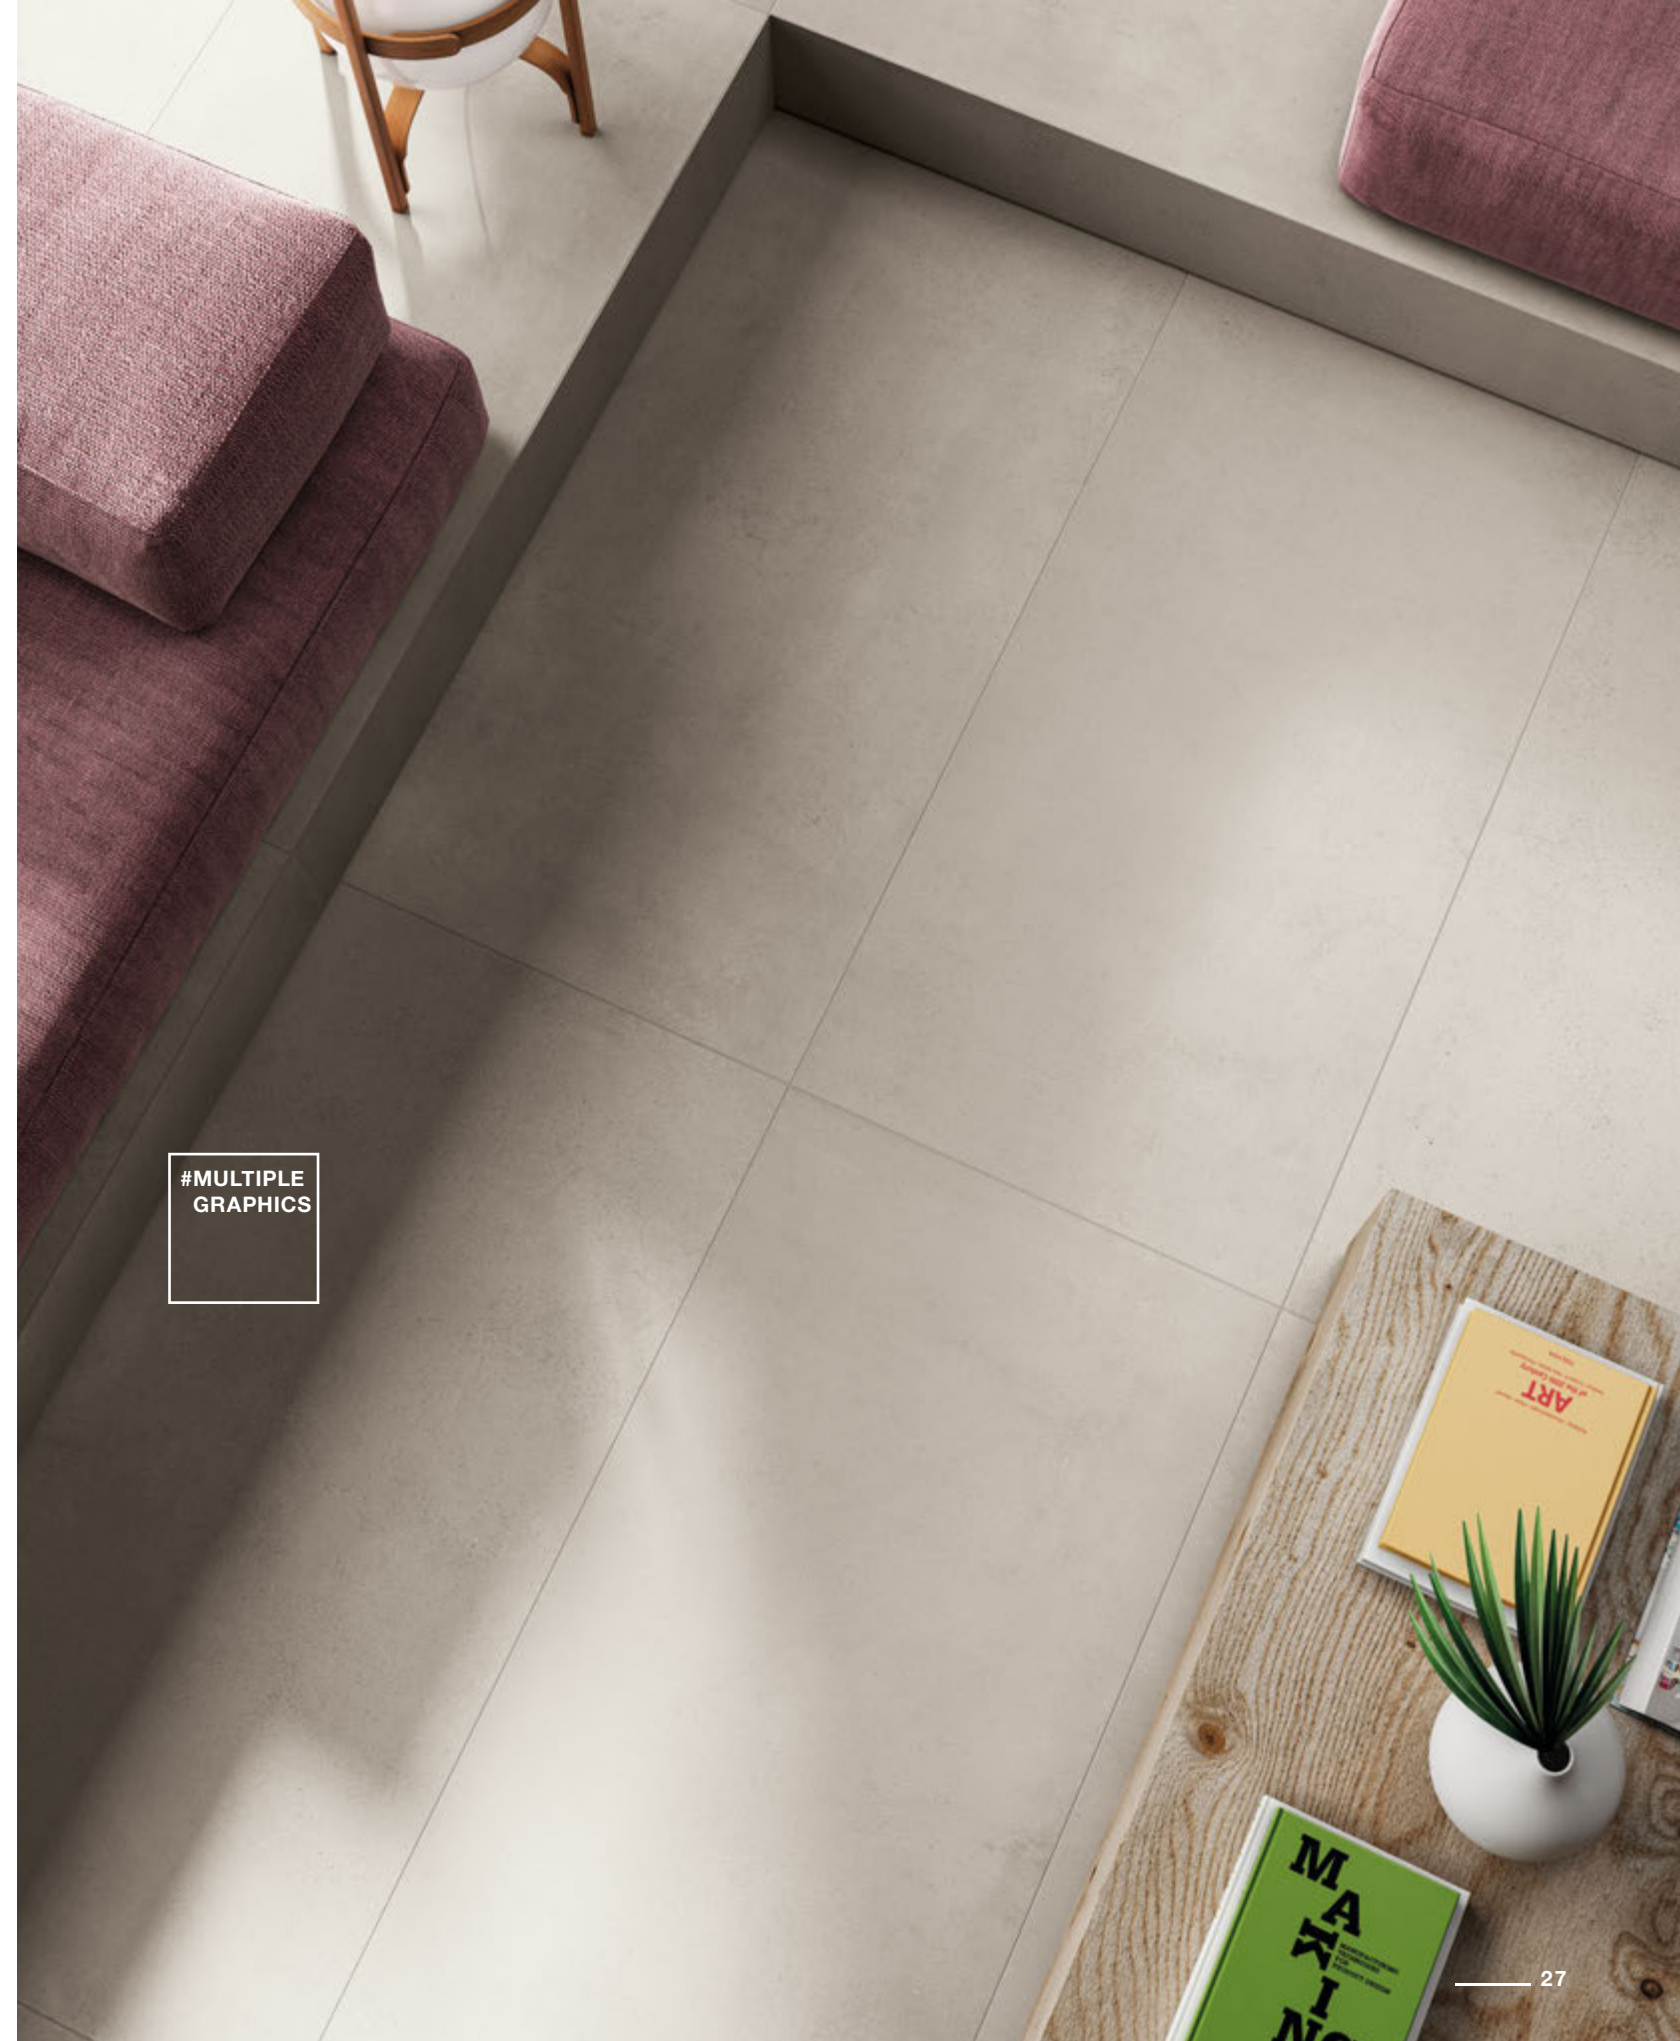

wall
SAND WAX 60x120 . 24"x48" WAX - RETT
INSERTO BOISERIE IVORY WAX 60x120 . 24"x48" WAX - RETT

floor&step

IVORY WAX 60x120 . 24"x48" WAX - RETT

wall

SAND WAX 60x120 . 24"x48" WAX - RETT

INSERTO BOISERIE IVORY WAX 60x120 . 24"x48" WAX - RETT